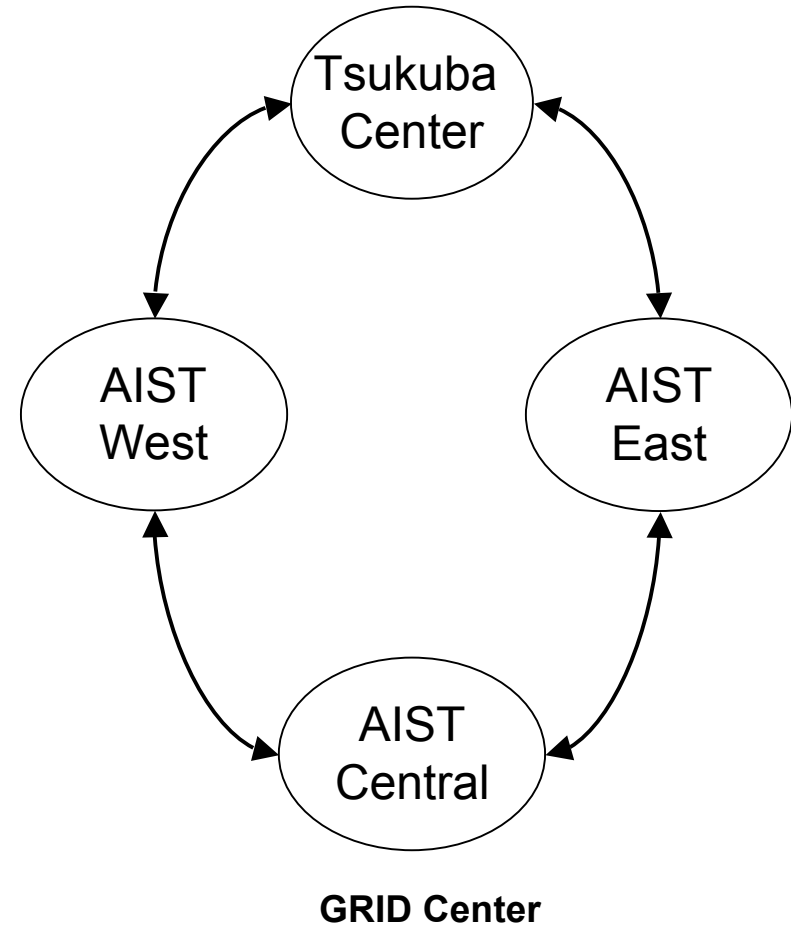

AIST Shuttle Bus Route

* AIST West or East are skipped occasionally