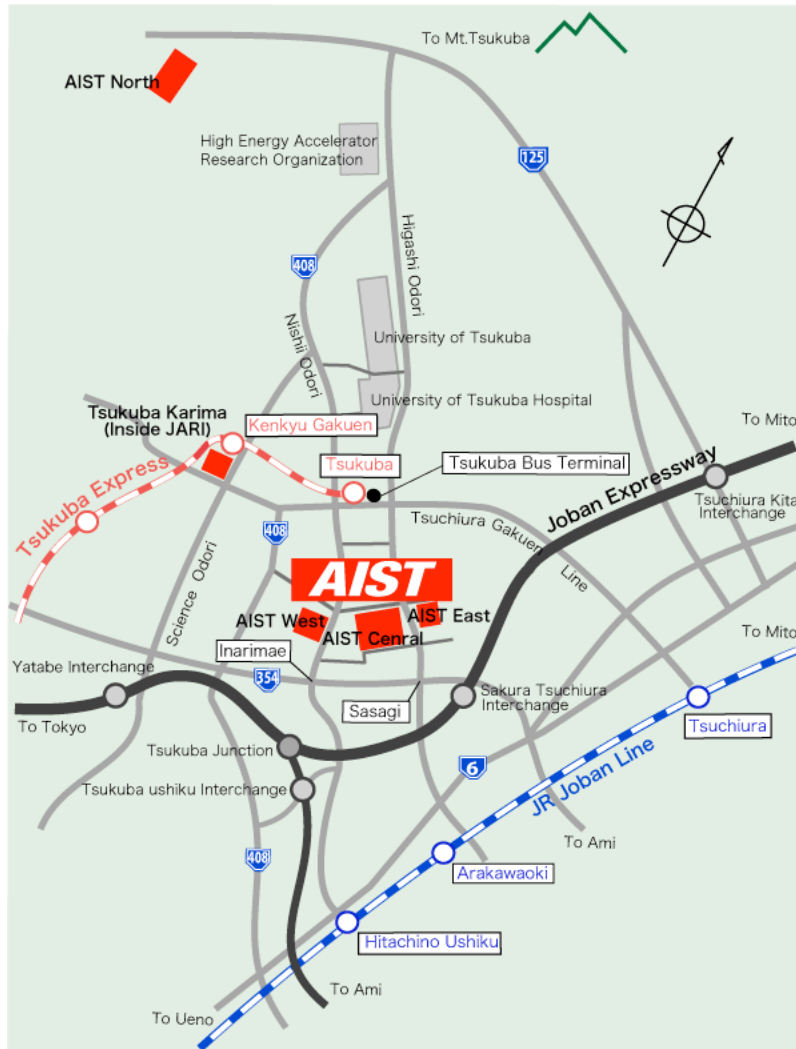

Highway Bus Time Table

NATT'S Route

<Tsuchiura Station east exit → Narita Airport>

Tsuchiura Station east exit	6:00	7:00	8:30	10:00	11:35	13:05	14:15	15:30	17:15
Tsukuba center	6:20	7:20	8:50	10:20	11:55	13:25	14:35	15:50	17:35
Hitatinoushiku Station	6:40	7:40	9:10	10:40	12:15	13:45	14:55	16:10	17:55
Ushiku	6:45	7:45	9:15	10:45	12:20	13:50	15:00	16:15	18:00
Ryugasaki new town	6:57	7:57	9:27	10:57	12:32	14:02	15:12	16:27	18:12
Shin-Tonemachi	7:15	8:15	9:45	11:15	12:50	14:20	15:30	16:45	18:30
Narita Airport	8:05	9:00	10:30	12:00	13:35	15:05	16:15	17:30	19:15

<Narita Airport → Tsuchiura Station east exit>

Narita Airport	7:20	9:05	10:35	12:50	14:30	16:15	17:20	18:45	20:10
Shin-Tonemachi	8:05	9:50	11:20	13:35	15:15	17:00	18:05	19:30	20:55
Ryugasaki new town	8:23	10:08	11:38	13:53	15:33	17:18	18:23	19:48	21:13
Ushiku	8:35	10:20	11:50	14:05	15:45	17:30	18:35	20:00	21:25
Hitatinoushiku Station	8:40	10:25	11:55	14:10	15:50	17:35	18:40	20:05	21:30
Tsukuba center	9:00	10:45	12:15	14:30	16:10	17:55	19:00	20:25	21:50
Tsuchiura Station east exit	9:20	11:05	12:35	14:50	16:30	18:15	19:20	20:45	22:10

Narita Airport traffic 0476-35-2321
 Kanto Railway co. 029-822-5345
 Chibakotsu 0476-24-3331

AIST Shuttle Bus Route

* AIST West or East are skipped occasionally

Tsukuba Center (Terminal) - AIST Time Table

※Round East (AIST West→AIST Central 1→AIST East →Tsukuba Station)

AIST West		9:43	10:25	11:10	13:20	13:55	14:40	15:25	16:05
AIST Central 1	9:15	9:58	10:45	11:28	13:28	14:15	14:58	15:40	16:27
AIST East	9:23	10:03	10:50	11:33	13:33	14:20	15:03	15:45	16:32
Tsukuba Station	9:33	10:13	11:00	11:43	13:43	14:30	15:13	15:55	16:42
TX TRAIN DEPARTS	9:41*, 9:48	10:18, 10:41*	11:11*, 11:18	11:48, 12:11*	13:48, 14:11*	14:41*, 14:48	15:18, 15:41*	15:11*, 15:18	15:52, 17:08*